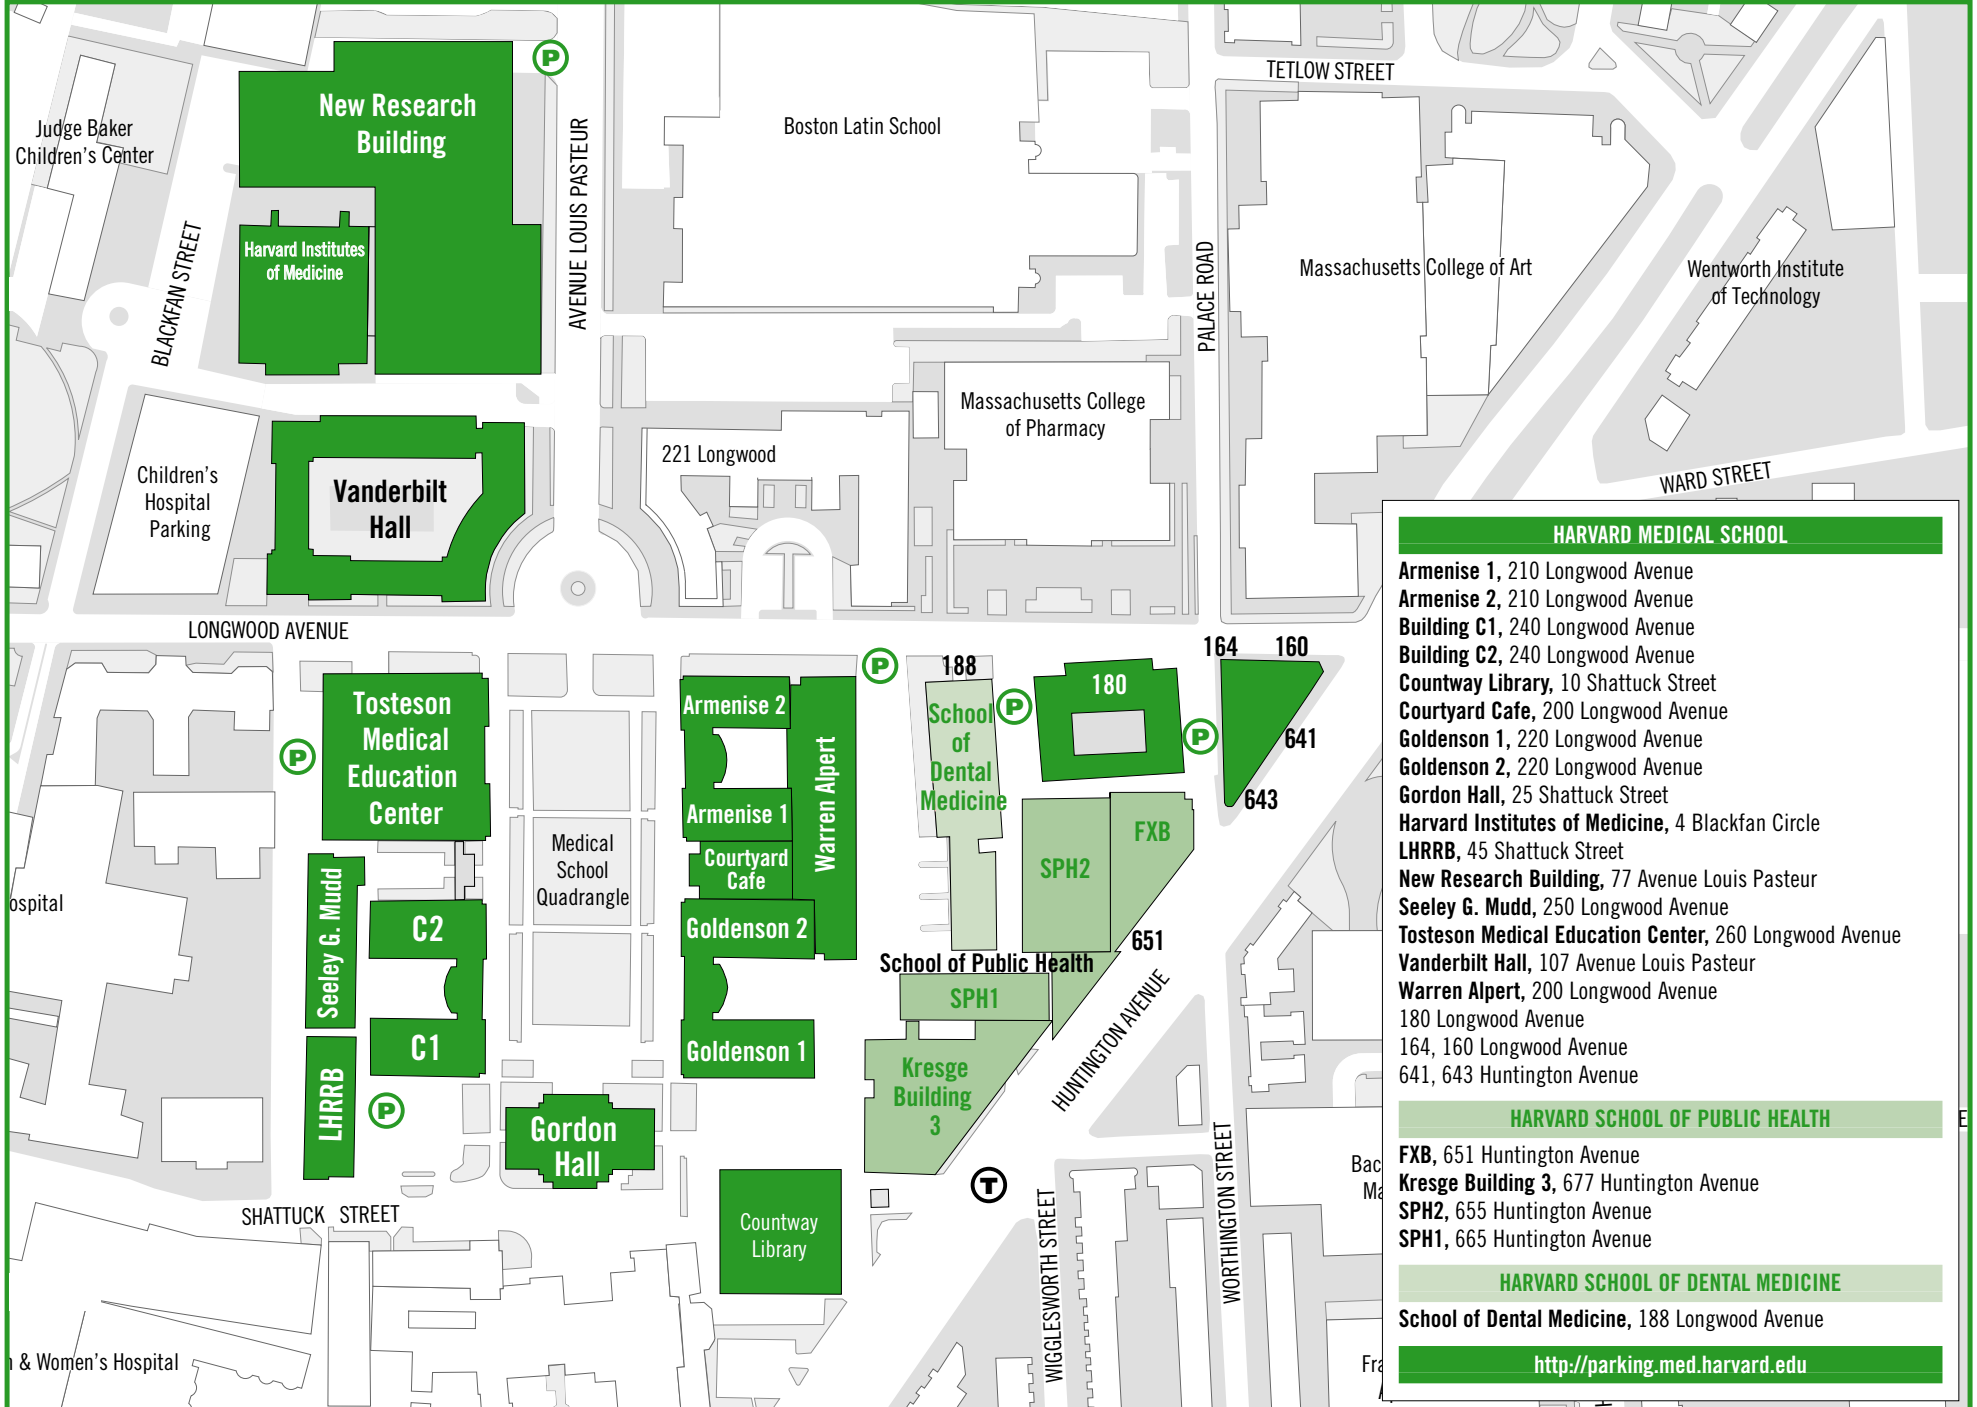

HARVARD LONGWOOD CAMPUS

HARVARD MEDICAL SCHOOL

- Armenise 1**, 210 Longwood Avenue
- Armenise 2**, 210 Longwood Avenue
- Building C1**, 240 Longwood Avenue
- Building C2**, 240 Longwood Avenue
- Countway Library**, 10 Shattuck Street
- Courtyard Cafe**, 200 Longwood Avenue
- Goldenson 1**, 220 Longwood Avenue
- Goldenson 2**, 220 Longwood Avenue
- Gordon Hall**, 25 Shattuck Street
- Harvard Institutes of Medicine**, 4 Blackfan Circle
- LHRRB**, 45 Shattuck Street
- New Research Building**, 77 Avenue Louis Pasteur
- Seeley G. Mudd**, 250 Longwood Avenue
- Tosteson Medical Education Center**, 260 Longwood Avenue
- Vanderbilt Hall**, 107 Avenue Louis Pasteur
- Warren Alpert**, 200 Longwood Avenue
- 180 Longwood Avenue
- 164, 160 Longwood Avenue
- 641, 643 Huntington Avenue

HARVARD SCHOOL OF PUBLIC HEALTH

- FXB**, 651 Huntington Avenue
- Kresge Building 3**, 677 Huntington Avenue
- SPH2**, 655 Huntington Avenue
- SPH1**, 665 Huntington Avenue

HARVARD SCHOOL OF DENTAL MEDICINE

- School of Dental Medicine**, 188 Longwood Avenue

<http://parking.med.harvard.edu>